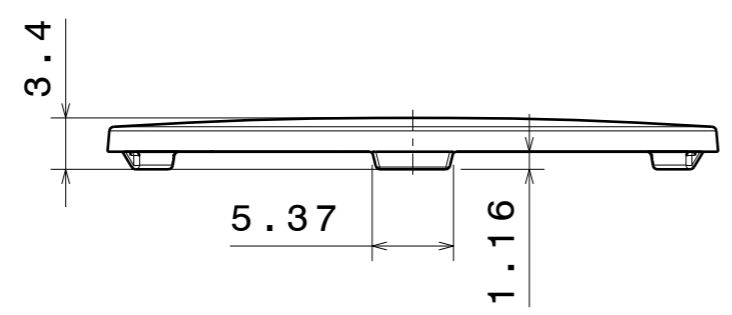

H G F E D C B A

4

4

Front view

Isometric view

Bottom view

3

3

2

2

1

1

INDEX	PART NO	DESCRIPTION	MATERIAL	COLOUR
1	C12479	MIRELLA-DL	PC	clear

Tolerances if not otherwise shown
 According to DIN ISO 2768-1
 Linear measures: class C
 According to DIN ISO 2768-2
 Form and position: class L

SIZE PART NUMBER
A3 C12479

SCALE 2:1 WEIGHT 2,94 g SHEET 1/1

H G B A