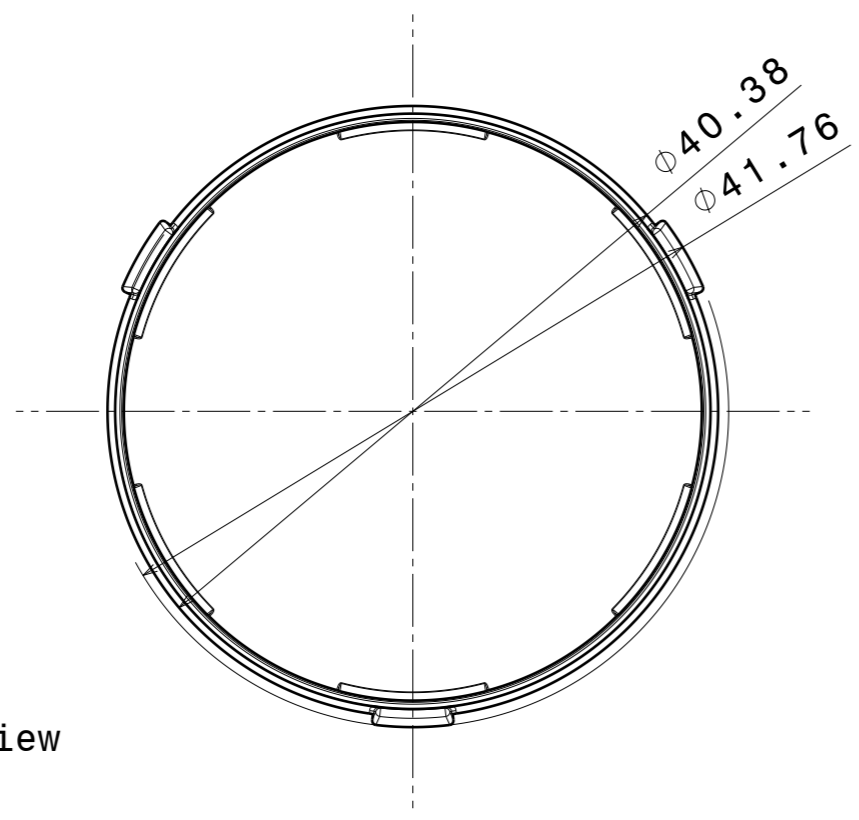

H G F E D C B A

4

4

Front view

Isometric view

Bottom view

3

3

2

2

1

1

INDEX	PART NO	DESCRIPTION	MATERIAL	COLOUR
1	C12479	MIRELLA-DL	PC	clear

Tolerances if not otherwise shown
 According to DIN ISO 2768-1
 Linear measures: class C
 According to DIN ISO 2768-2
 Form and position: class L

SIZE PART NUMBER
A3 C12479

SCALE 2:1 WEIGHT 2,94 g SHEET 1/1

H G B A